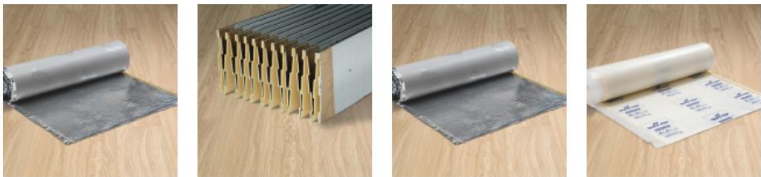

Basic Plus 15 M2
BASIC PLUS 15 M2
| QSUDLBP15

Thermolevel
THERMOLEVEL | QSUDLTL9

Basic Plus 60 M2
BASIC PLUS 60 M2
| QSUDLBP60

Unisound
UNISOUND | QSUDLURUC15