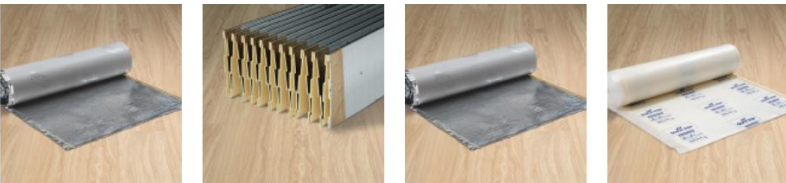

Basic Plus 15 M2
BASIC PLUS 15 M2 | QSUDLBP15

Thermolevel
THERMOLEVEL | QSUDLTL9

Basic Plus 60 M2
BASIC PLUS 60 M2 | QSUDLBP60

Unisound
UNISOUND | QSUDLDRUC015